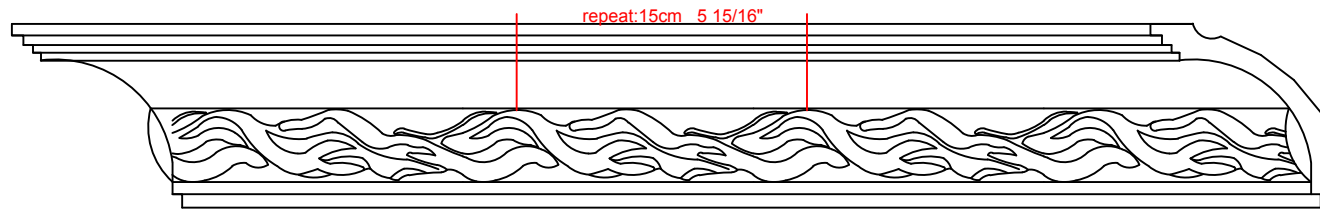

Length (L): 94 1/2"

Projection (P): 3 3/4"

Height (H):
3 3/4"

Face (F) :
5 1/4"

ITEM NUMBER: MLD04X04X05BQ

3 3/4"H x 3 3/4"P x 5 1/4"F x 94 1/2"L Baroque Crown Moulding

(scale: 1.5:1)

P: 866.607.0453 / F: 866.591.3143