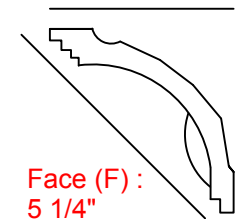

Length (L): 94 1/2"

Projection (P): 3 3/4"

Height (H):
3 3/4"

Face (F) :
5 1/4"

ITEM NUMBER: MLD04X04X05BQ

3 3/4"H x 3 3/4"P x 5 1/4"F x 94 1/2"L Baroque Crown Moulding

(scale: 1.5:1)

P: 866.607.0453 / F: 866.591.3143